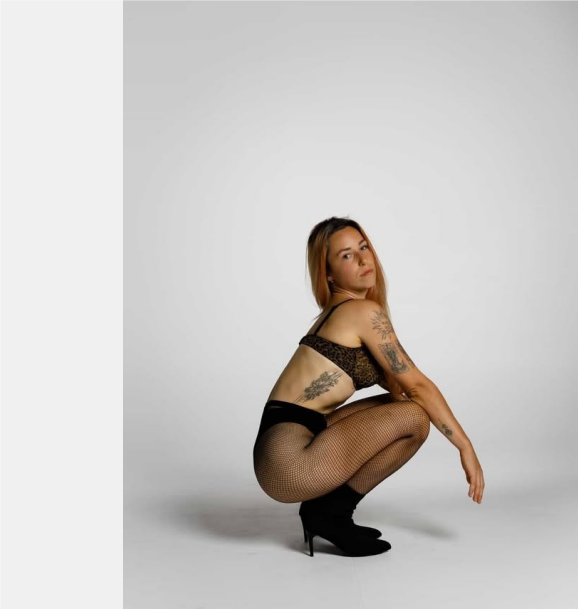

PORTFOLIO (1/2)