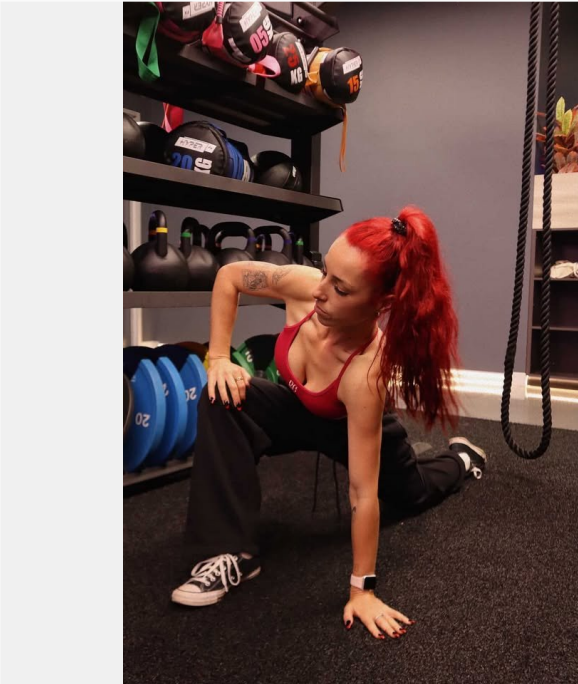

PORTFOLIO (1/2)