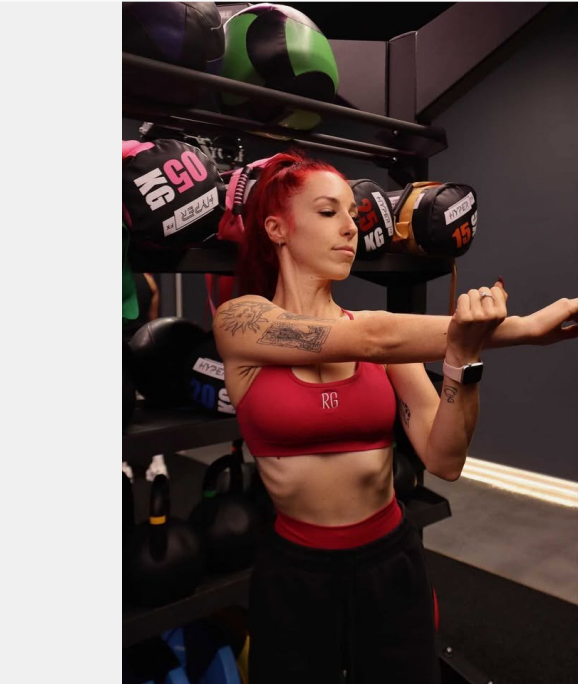

PORTFOLIO (1/2)