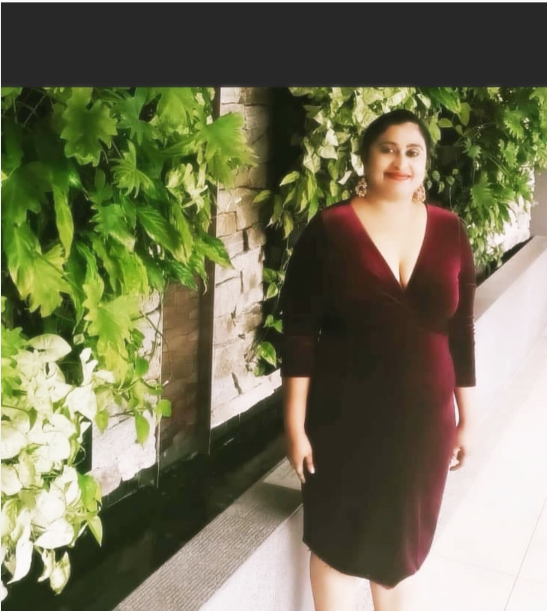

Narmada Ashi

Female / 24 / 165 cm / Sydney

HIP
36 in

BUST
32 in

HAIR
Black

SHOE
8

WAIST
32 in

EYES
Black

HEIGHT
165 cm

BUILD
Average Ht & Wt

SKILLS

Singing · Dancing and Modelling

PORTFOLIO (1/4)

PORTFOLIO (2/4)

PORTFOLIO (3/4)

PORTFOLIO (4/4)