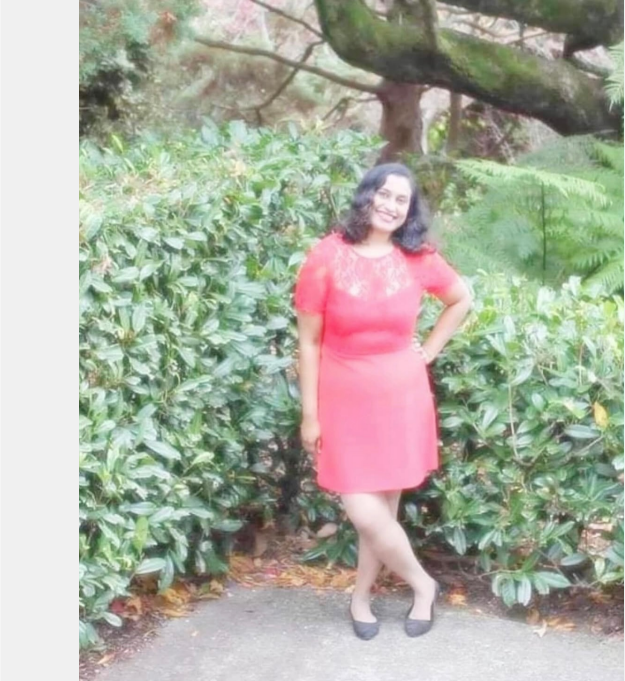

PORTFOLIO (3/4)