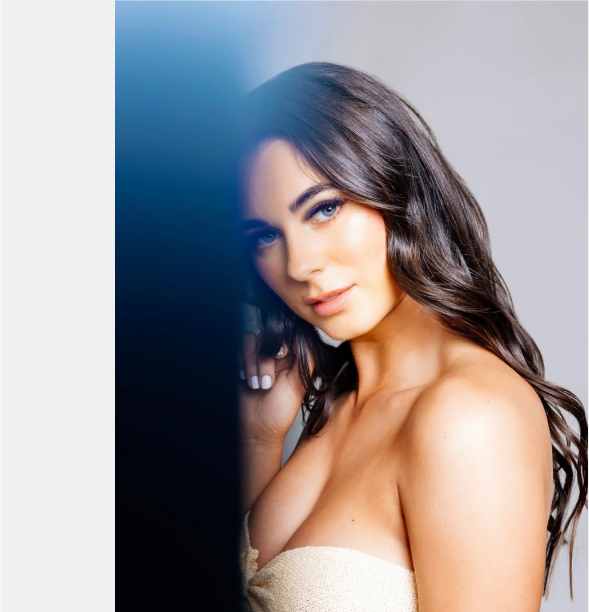

Nicole Maile

Female / 26 / 165cm / Melbourne

HIP
88cm

BUST
82cm

HAIR
Brown

SHOE
Size 6

WAIST
65.5cm

EYES
Green

HEIGHT
165cm

BUILD
Skinny

SKILLS
Beauty

PORTFOLIO (1/3)

PORTFOLIO (2/3)

PORTFOLIO (3/3)