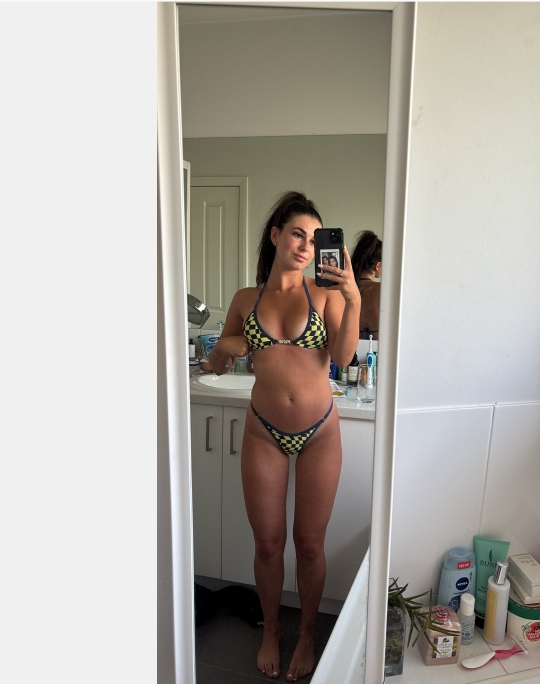

# Nicole Maile

Female / 25 / 165cm / Melbourne

---

HIP  
88cm

BUST  
82cm

HAIR  
Brown

SHOE  
Size 6

WAIST  
65.5cm

EYES  
Green

HEIGHT  
165cm

BUILD  
Skinny

---

SKILLS  
Beauty

PORTFOLIO (1/3)

PORTFOLIO (2/3)

PORTFOLIO (3/3)