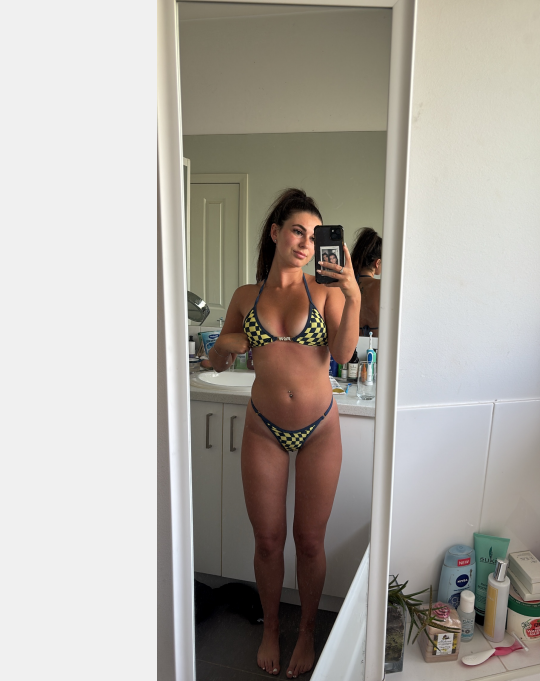

Nicole Maile

Female / 26 / 165cm / Melbourne

HIP
88cm

BUST
82cm

HAIR
Brown

SHOE
Size 6

WAIST
65.5cm

EYES
Green

HEIGHT
165cm

BUILD
Skinny

SKILLS
Beauty

PORTFOLIO (1/3)

PORTFOLIO (2/3)

PORTFOLIO (3/3)