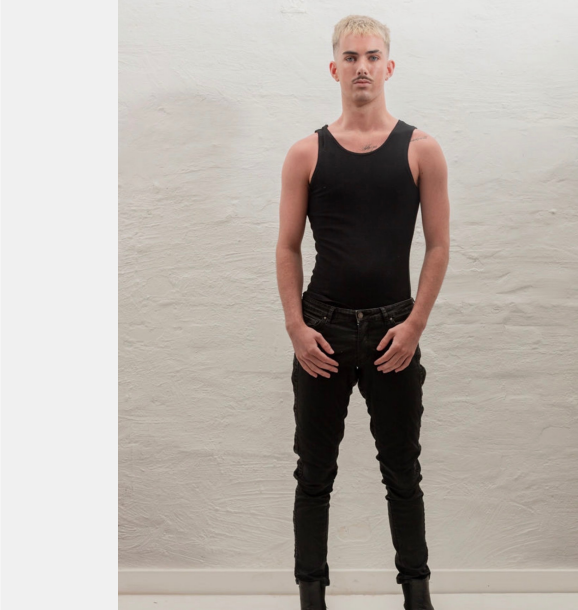

PORTFOLIO (1/4)