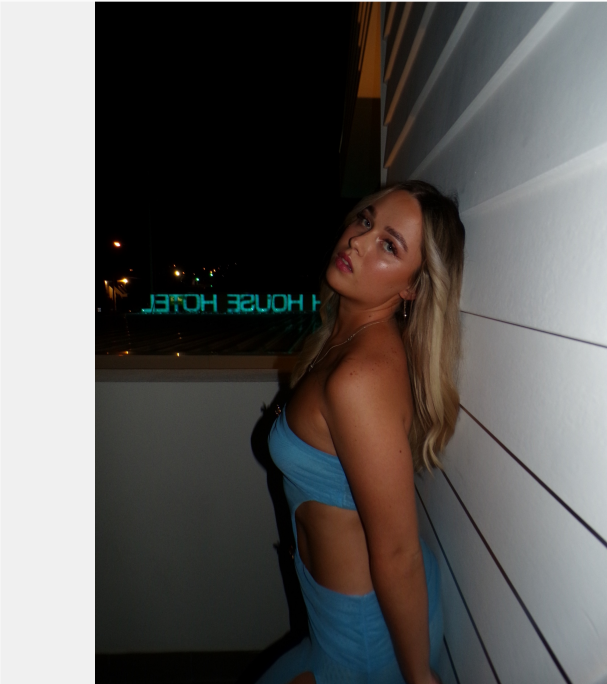

Sarah

Female / 22 / 165 / Uraween

HIP
96cm

BUST
92cm

HAIR
Brown and blonde

SHOE
8

WAIST
78cm

EYES
Blue

HEIGHT
165

BUILD
Hour glass

SKILLS

Really good at make up · updo hair styles · horse riding · confident behind the camera · love fashion

PORTFOLIO (1/3)

PORTFOLIO (2/3)

PORTFOLIO (3/3)