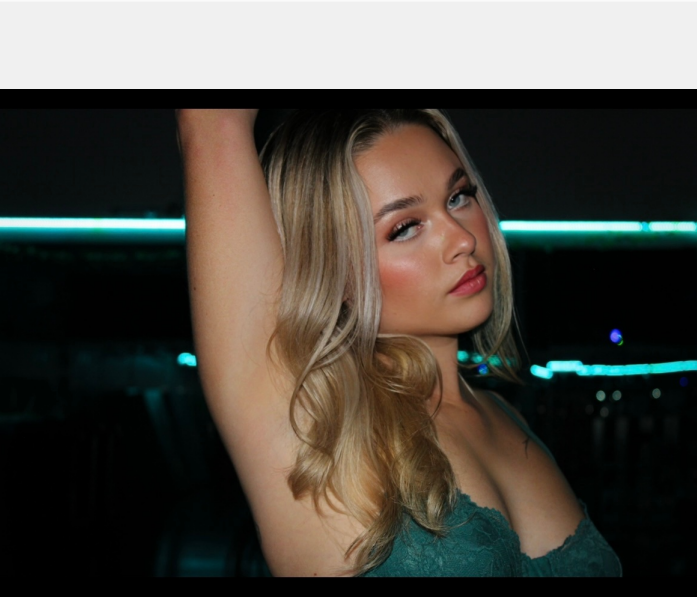

Sarah

Female / 22 / 165 / Uraween

HIP
96cm

BUST
92cm

HAIR
Brown and blonde

SHOE
8

WAIST
78cm

EYES
Blue

HEIGHT
165

BUILD
Hour glass

SKILLS

Really good at make up · updo hair styles · horse riding · confident behind the camera · love fashion

PORTFOLIO (1/3)

PORTFOLIO (2/3)

PORTFOLIO (3/3)