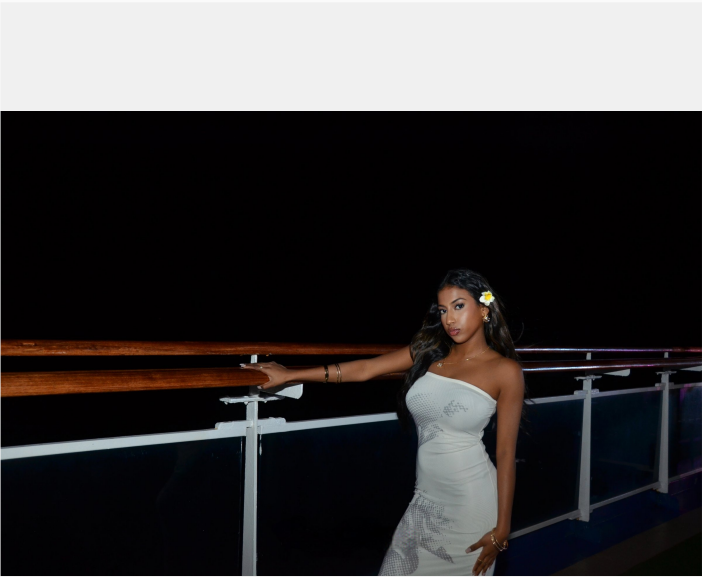

PORTFOLIO (1/3)